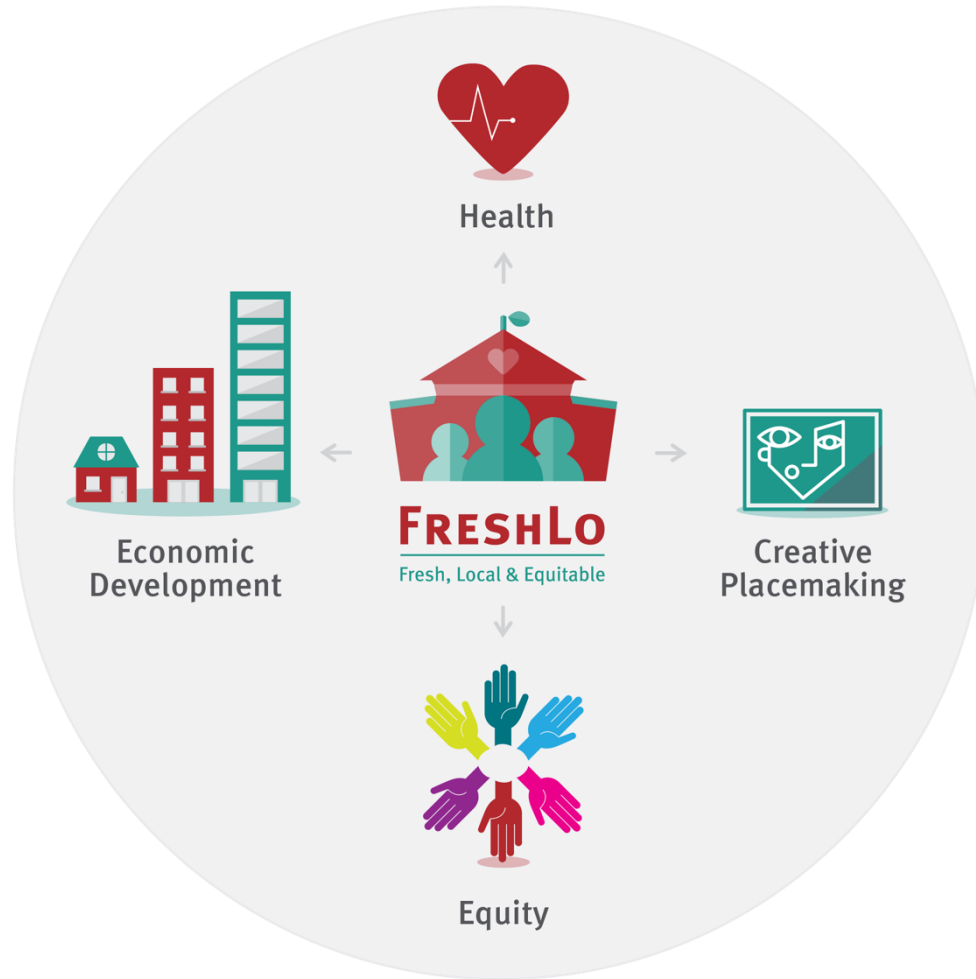

**Food as a
Platform for
Neighborhood
Revitalization**

Introductions

CHRIS KABEL

Deputy Director
The Kresge Foundation
@KresgeHealth

MALINI RAM MORAGHAN

Principal
DAISA Enterprises
@DAISA_Stories

SHAWN MCLEAREN

President
Placeful
@PlacefulNYC

J HACKETT

Executive Director
Green Opportunities
@GreenOpps

Core Values

FreshLo Grantee Community

What It Looks Like

**Incubator
Kitchens**

**Public
Markets &
Retail**